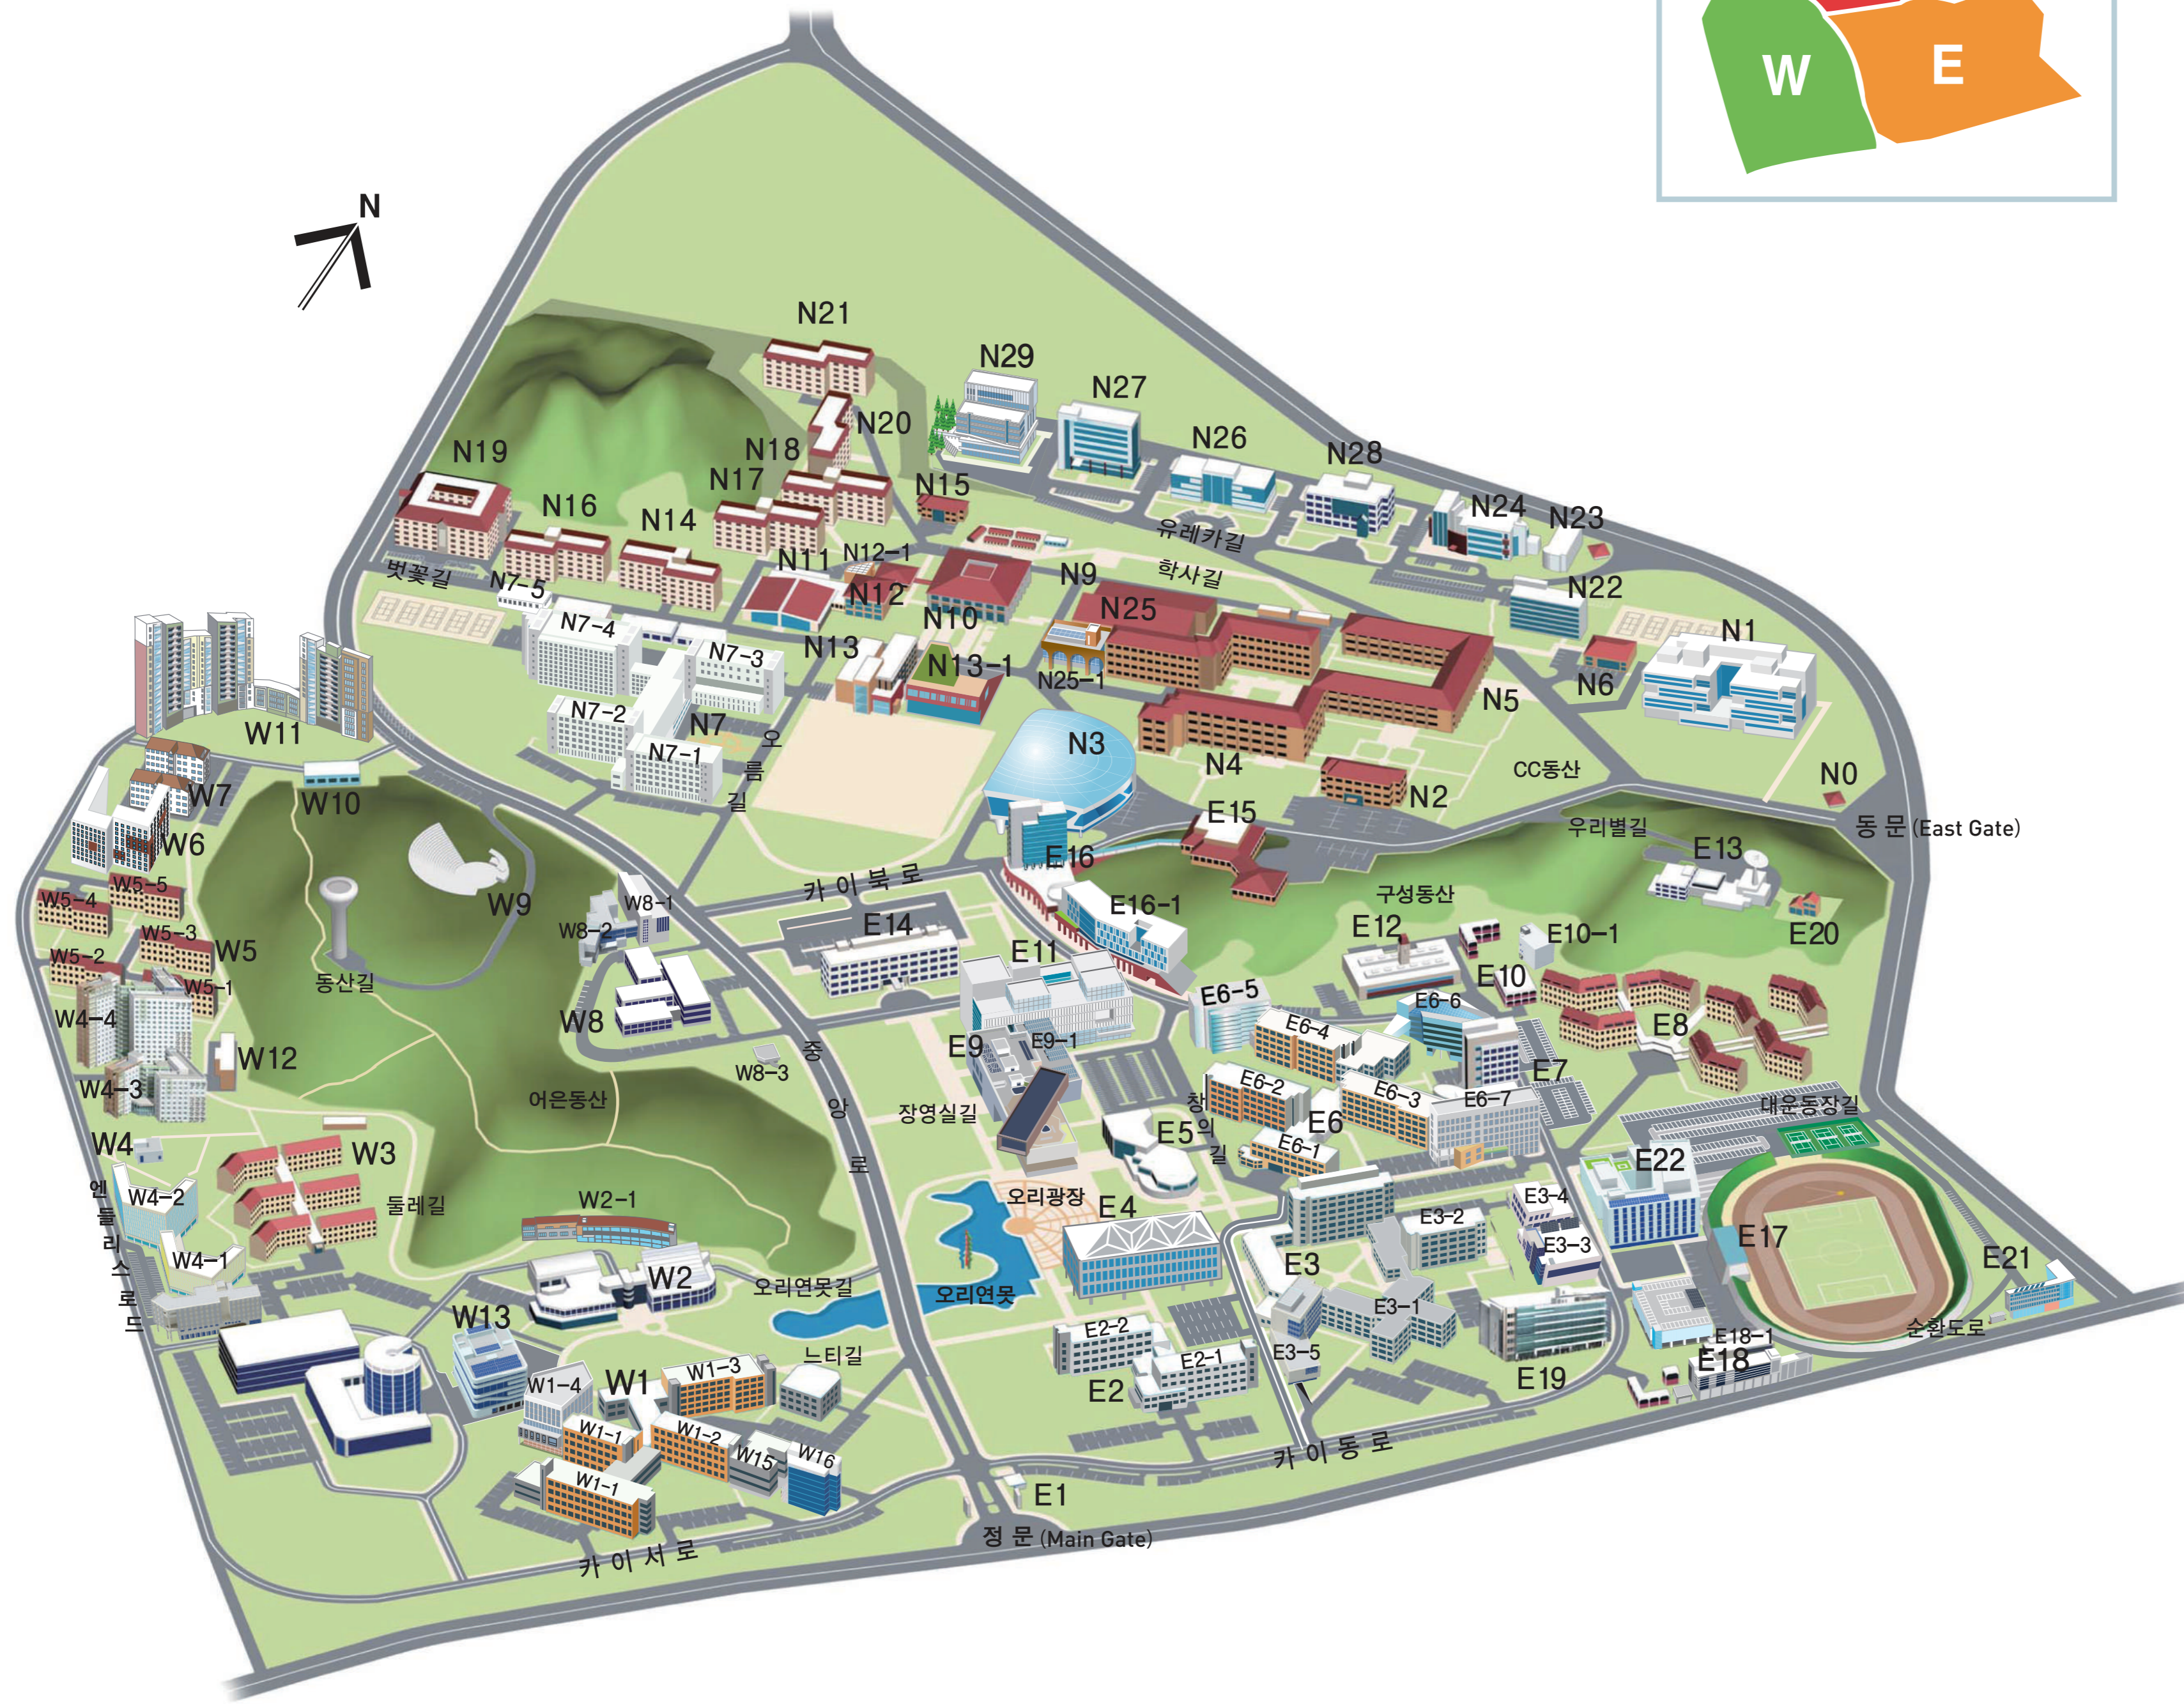

KAIST CAMPUS MAP

E 동측 건물

| | |
|-----|--|
| E1 | 정문(Main Gate) |
| E2 | 산업경영학부(Industrial Engineering & Management B/D) 2 - 산업 및 시스템공학부(Dept. of Industrial & Systems Engineering) - 데이터사이언스대학원(Graduate School of Data Science) |
| E3 | 정보전자공학부(Information & Electronics B/D) 1 - 전산학부(School of Computing) 2 - 전기및전자공학부(School of Electrical Engineering) 3 - 미래융합소자부(Device Innovation Facility) 4 - 새물동(Saeneul Dong) 5 - KRAFTON 빌딩(KRAFTON B/D) |
| E4 | 지발당(KAIST Institutes B/D) |
| E5 | 교직원회관(Faculty Club) |
| E6 | 자연과학부(Natural Science B/D) 1 - 수리과학부(Dept. of Mathematical Sciences) 2 - 물리학과(Dept. of Physics) 3 - 생명과학부(Dept. of Biological Sciences) 4 - 화학부(Dept. of Chemistry) 5 - 공리과학관(Goongni Laboratory Building) 6 - 기초과학동(Basic Science Building) 7 - 생명과학및바이오관련교육연구부(Educational research center of Biological science) |
| E7 | 의과학연구소(Biomedical Research Center) |
| E8 | 세종관(Sejong Hall) |
| E9 | 학술문화관(Academic Cultural Complex) - 도서관(Library) - 문화관(Cultural Building) 1 - KAIST 미술관(KAIST Art Museum) |
| E10 | 동양상고(Storehouse) 1 - 응용실험동물연구부(Applied Animal Research Center) |
| E11 | 창의학습관(Creative Learning B/D) - 입학처(Office of Admissions) - 학생정책처(Office of Student Affairs & Policy) - 학생생활처(Office of Student Life) |
| E12 | 동양기계실(Energy Plant) |
| E13 | 인공위성연구소(Satellite Technology Research Center) |
| E14 | 본관(Main Administration B/D) - 교무처(Office of Academic Affairs) - 연구처(Office of Research Affairs) - 기획처(Office of Planning and Budget) - 행정처(Office of Administration) |
| E15 | 대강당(Auditorium) |
| E16 | 정문출발당(ChungMoonSoul B/D) 1 - 양봉순빌딩(YANG Bun Soon B/D) - 입학처(Office of Admissions) - 바이오및뇌공학부(Dept. of Bio and Brain Engineering) |
| E17 | 운동장(Stadium) |
| E18 | 대전질병모델동물센터(Daejeon Disease-model animal Center) 1 - 바이오모델 시스템파크 (Bio Model System Park) |
| E19 | KAIST 부설 나노공학기술원(National Nano Fab Center) |
| E20 | 계룡관 (Kyeryong Hall) |
| E21 | 카이스트 클리닉(KAIST Clinic), 약국(Pharmacy) |
| E22 | 기초과학연구원 KAIST 캠퍼스(Institute for Basic Science KAIST Campus) |